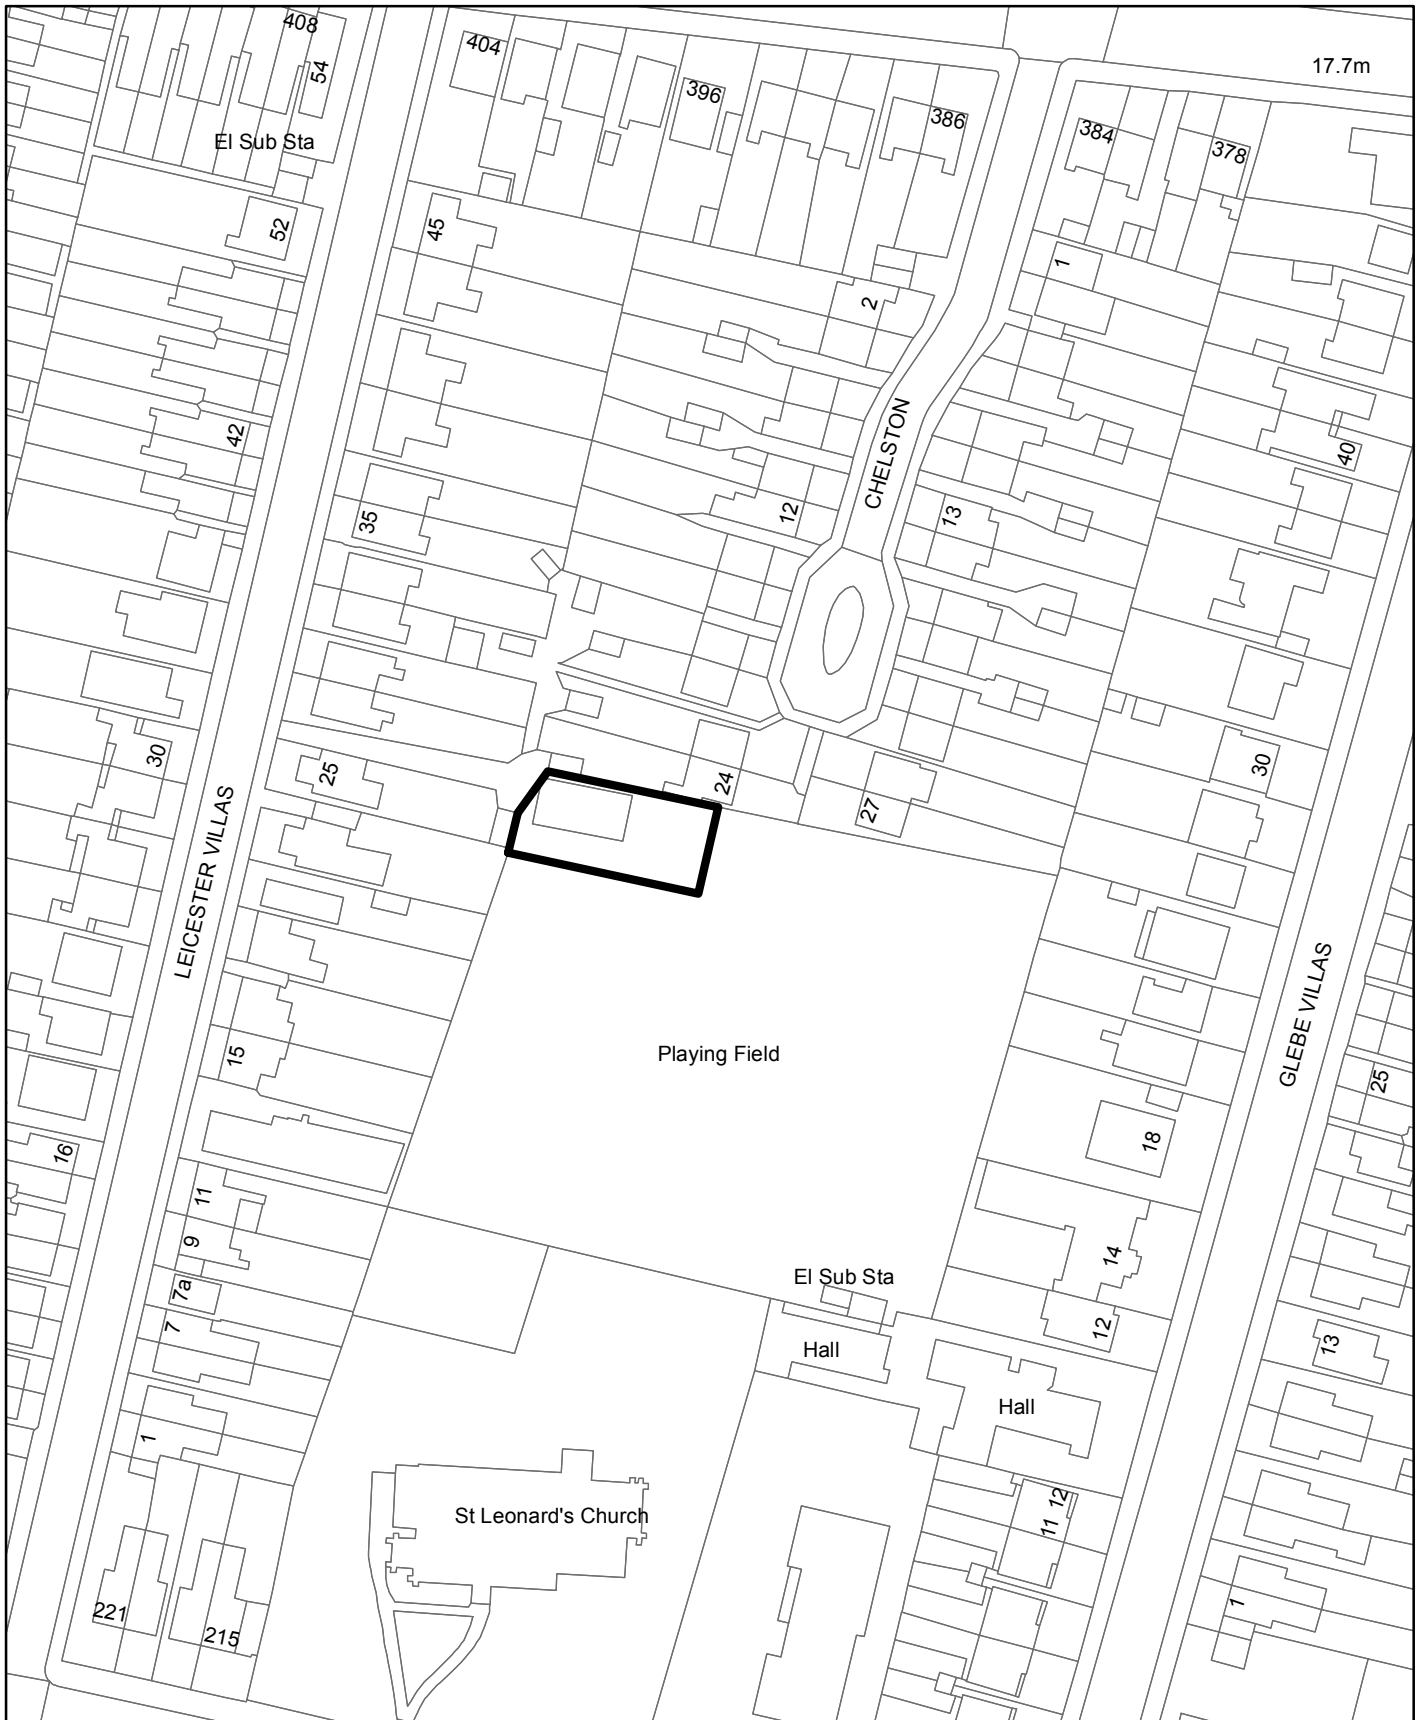

BH2016/05672 St Christopher School Sports Ground, Glebe Villas, Hove

**Brighton & Hove
City Council**

Scale: 1:1,250